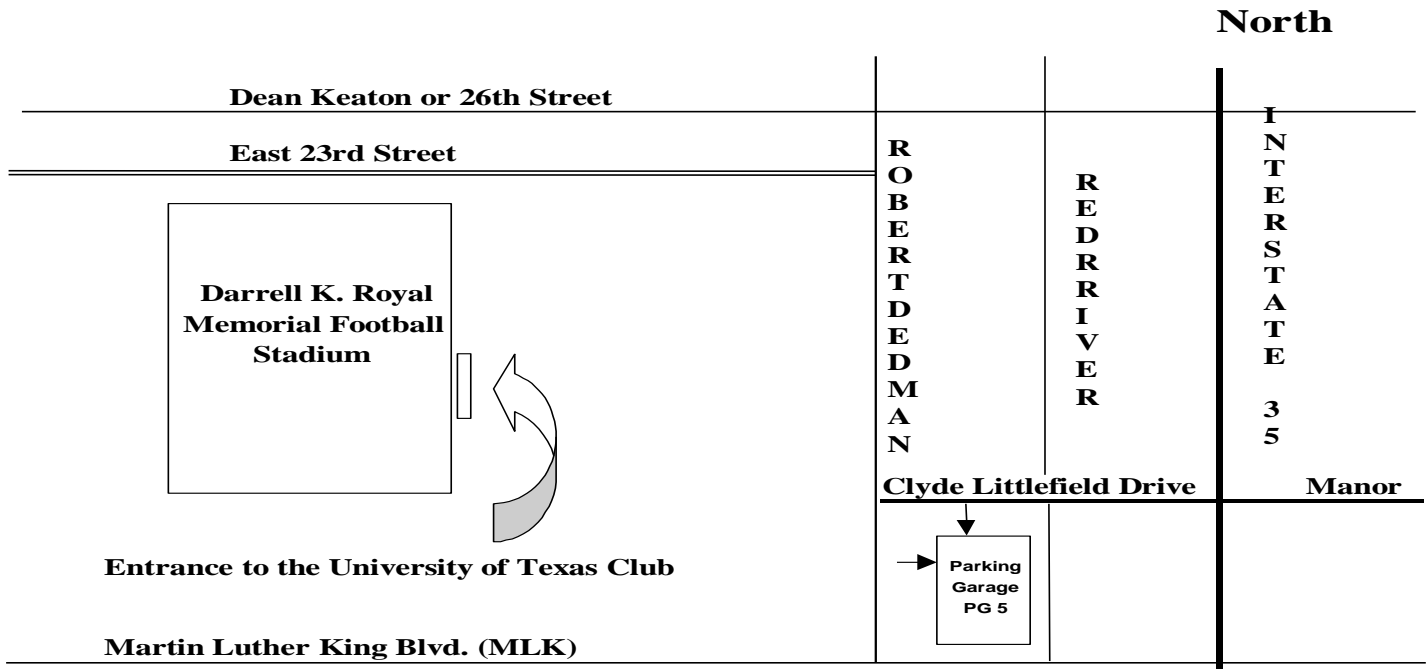

# Directions to the University of Texas Club

2108 Robert Dedman Drive  
 Austin, TX 78712  
 9<sup>th</sup> Floor

## Driving Directions

From Interstate 35, take the lower deck and exit Manor Road.

At the light, head west (towards the stadium) on Clyde Littlefield Drive.

The Manor Parking Garage will be on the left-hand side. Once you park, please make sure you bring your ticket with you. The entrance to the Club is across the street located under the orange awning on the stadium ground floor. Elevators are inside to the left. Private meetings are located on the 9<sup>th</sup> floor of the Club, and there will be a Readerboard designating rooms for each event.

If your host is picking up parking for your event, there will be a parking basket at the entrance to the room. Please drop your ticket and you may pick up a validated ticket as you leave.

Please call (512)477-5800 with any questions.